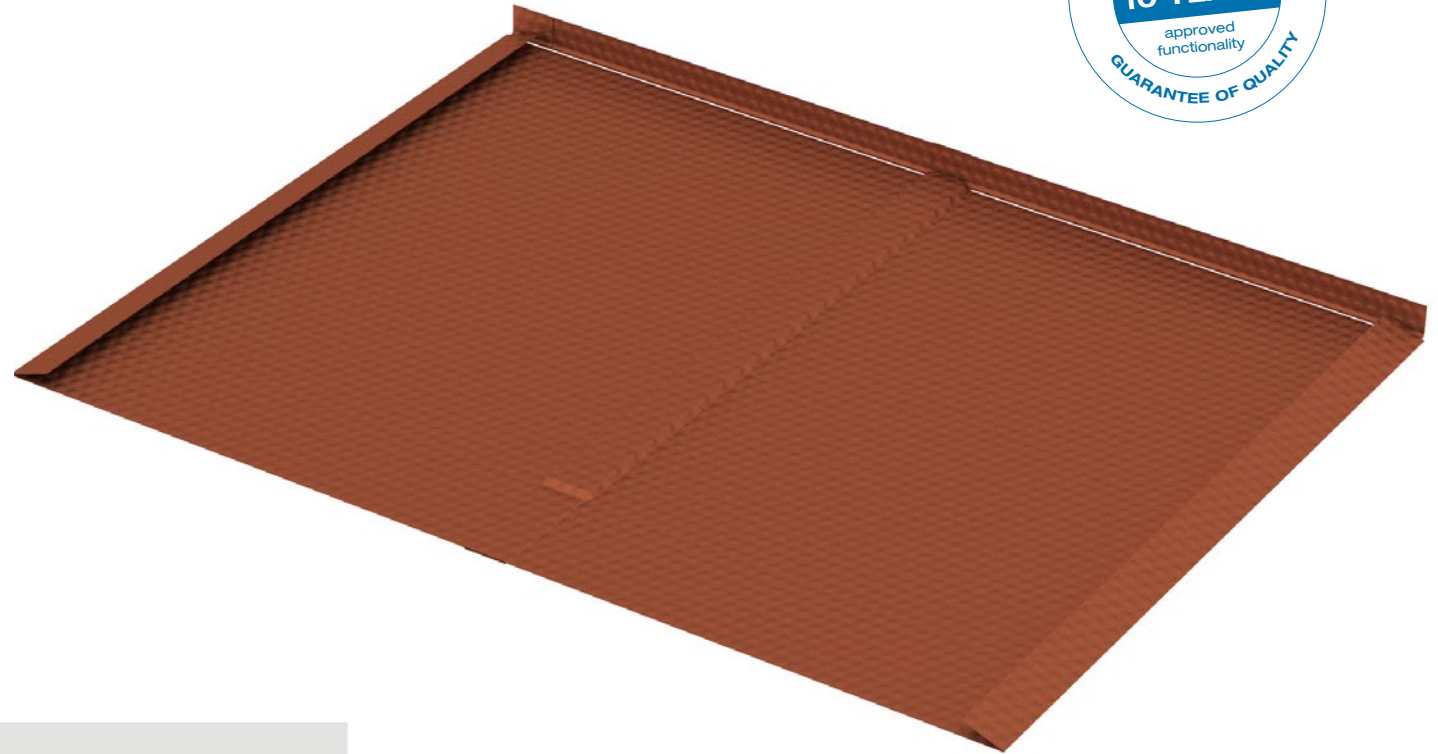

**ALUMERO**

**AS 2.1**

**TILE REPLACEMENT BOARD**

EN

**DATA SHEET**

## Maximum sealing

- + Innovative
- + Flexibly adaptable to almost any type of roof tile
- + Quick and easy mounting
- + Effortless mounting without the need to cut roof tiles
- + Cost-efficient
- + Elegant design
- + No slump formation with waterlogging

## Technical details

<b>Area of application:</b>	Universal for tiled roofs
<b>Roof pitch*:</b>	15°
<b>Attachment method:</b>	Plate-head screws
<b>Mounting:</b>	Parallel to roof
<b>Measurements:</b>	470 x 620 mm
<b>Specific roof conditions:</b>	The structural load-bearing capacities of roof structures and building frames must be officially certified